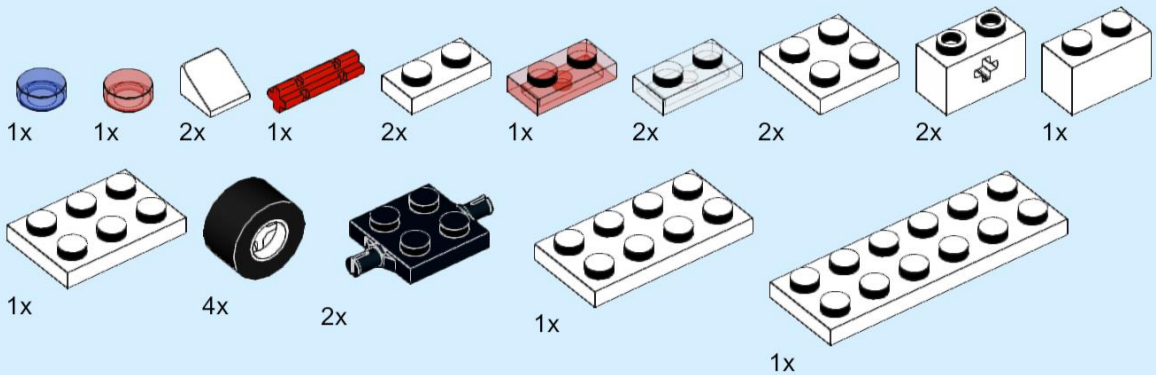

# AMBULANCE CAR

## PARTS LIST!

### Your will need these parts for our workshop!

- 1 Blue 1x1 round tile
- 1 Red 1x1 round tile
- 2 White cheese slope
- 1 Red 2L technic axle
- 2 White 1x2 plate
- 1 Red 1x2 plate
- 2 Clear 1x2 plate
- 2 White 2x2 plate
- 2 White 1x2 brick with axle hole
- 1 White 1x2 brick
- 1 White 2x3 plate
- 4 small wheels
- 2 Black 2x2 plate with bearings
- 1 White 2x4 plate
- 1 White 2x6 plate