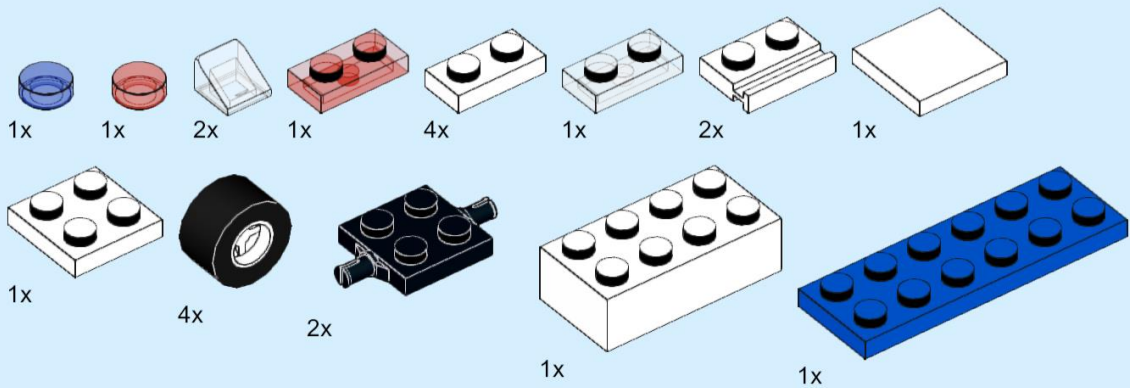

POLICE CAR

PARTS LIST!

Your will need these parts for our workshop!

- 1 Blue 1x1 round tile
- 1 Red 1x1 round tile
- 2 Clear cheese slope
- 1 Red 1x2 plate
- 4 White 1x2 plate
- 1 Clear 1x2 plate
- 2 White 1x2 plate with door slide
- 1 White 2x2 tile
- 1 White 2x2 plate
- 4 small wheels
- 2 Black 2x2 plate with bearings
- 1 White 2x4 brick
- 1 Blue 2x6 plate